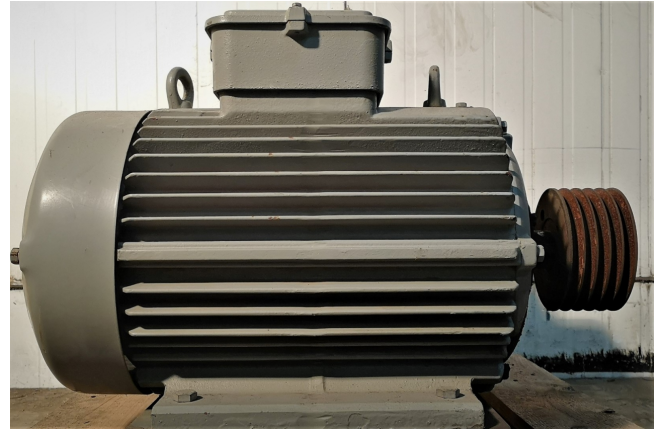

Rotor XF180L04

Specifications

Brand	Rotor
Type	XF180L04
kW	22
RPM	1460
Size & Weight	700x340x520 mm (LxWxH)
50 Hz / 60 Hz	50 Hz
Stock	2

Description

Used Rotor XF180L04

Used Rotor XF180L04 electric motor with 22 kW and 1460 RPM at 50 Hz. Sizes: 700x340x520 mm (LxWxH). Weight: 214 kg.